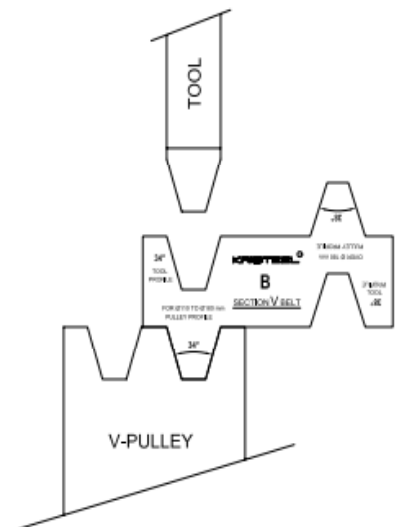

137 – 24 | V Pulley Gauge Set – ABCD

Make	Disc %	Kristeel
Model		PG
Rs.	30	500

V – PULLEY GAUGE SET OF A,B,C,D (MODEL VPG)

---

MATERIAL :- STAINLESS STEEL  
RANGE :- PROFILE TYPE - A , B , C & D WITH 34 & 38 DEGREE.  
FINISH :- POLISHED

FEATURE/USE:- 1) THIS GAUGE IS MADE SET OF 4 SIZES  
2) SAME GAUGE LEAF CAN CHECK PULLEY GROOVE AS WELL AS TOOL ANGLE AND SIZE  
3) GAUGE CAN BE USED FOR CHECKING THE BELT SIZE AND TYPE  
USEFULL TO PULLEY MANUFACTURER , MAINTANCE DEPT. , QUALITY DEPT , TRADER ETC.