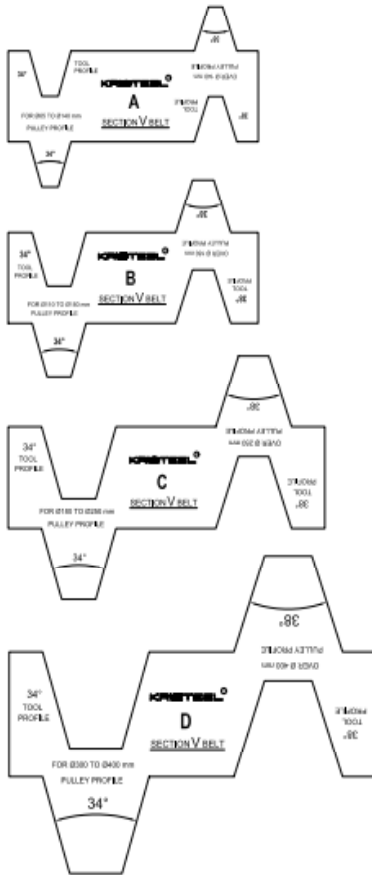

137 – 24 | V Pulley Gauge Set – ABCD

Make	Disc %	Kristeel
Model		PG
Rs.	30	500

V – PULLEY GAUGE SET OF A,B,C,D (MODEL VPG)

---

MATERIAL :- STAINLESS STEEL  
RANGE :- PROFILE TYPE - A , B , C & D WITH 34 & 38 DEGREE.  
FINISH :- POLISHED

FEATURE/USE:- 1) THIS GAUGE IS MADE SET OF 4 SIZES  
2) SAME GAUGE LEAF CAN CHECK PULLEY GROOVE AS WELL AS TOOL ANGLE AND SIZE  
3) GAUGE CAN BE USED FOR CHECKING THE BELT SIZE AND TYPE  
USEFULL TO PULLEY MANUFACTURER , MAINTANCE DEPT. , QUALITY DEPT , TRADER ETC.