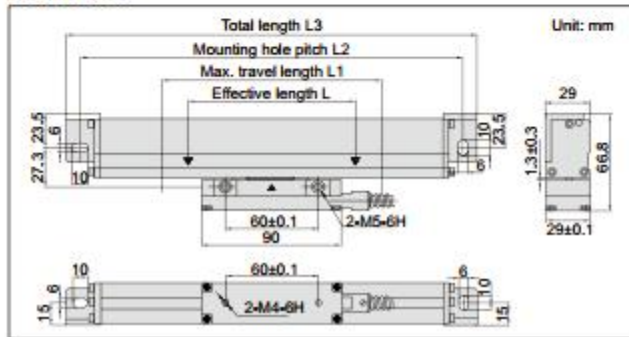

Series ISL-B5

STANDARD DELIVERY

Main unit	1pc
'L' shape support	1pc
Anti-dust cover	1pc
Plain base	1pc (for L ≥ 1500mm)
Mounting accessories	1 package