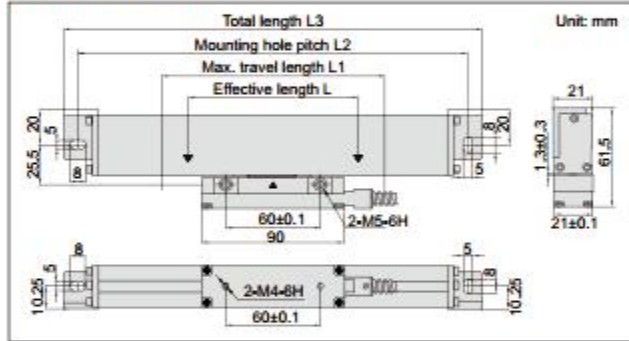

Series ISL-A1 and ISL-A5